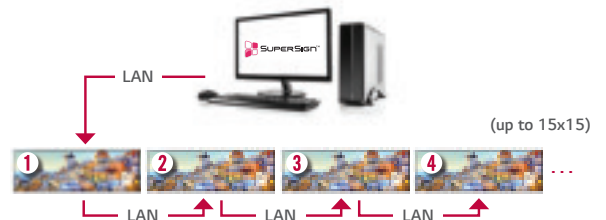

#### Tiling Scene with Daisy Chain

This product supports lateral tiling for 1x4 or 4x1 installations (landscape or portrait), and up to a 4x4 installation with a daisy chain configuration.

#### LAN Daisy Chain

The LAN daisy chain allows you to control and monitor devices, distribute content, and even update firmware.