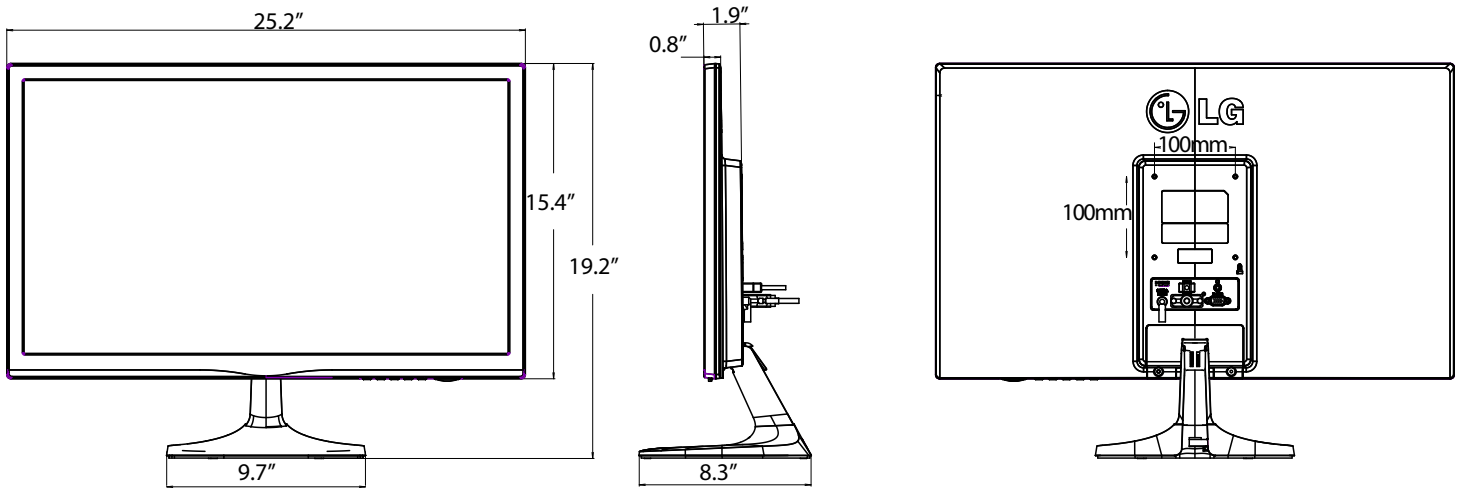

27MP37VQ-B