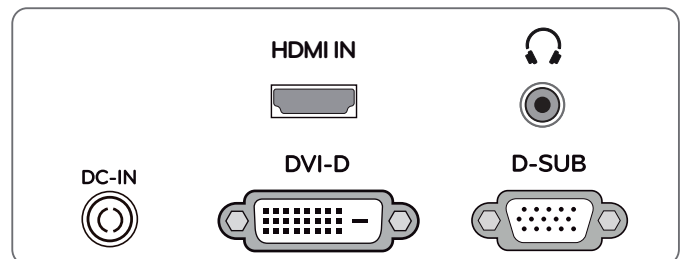

DUAL SMART SOLUTIONS

LG's Dual Smart Solution is a function that allows the set-up of dual monitors, dual taskbars, and a split-screen function called dual web.

Reader Mode

READER MODE

With a touch of a button, Reader Mode allows the reduction of blue light emissions that can be harmful to the eyes.

Color Wizard COLOR WIZARD

Improves the vision impaired viewing experience by adjusting the RED and GREEN levels accordingly to easily distinguish colors.

Color Wizard Mode

Original Image

VS

Conventional

27MC37HQ-B

27MP37VQ-B

Rear Jack Pack | 27MC37HQ-B

Rear Jack Pack | 27MP37VQ-B

IPS LED Monitor

with Flicker-Safe and Reader Mode

▶ 27MC37HQ-B

27" class (27" diagonal)

▶ 27MP37VQ-B