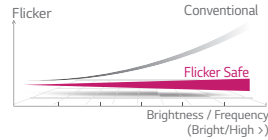

Flicker SAFE FLICKER-SAFE

LG's Flicker-Safe technology protects users' eyes from fatigue by reducing flickering to almost zero.

VS

LG obtained TUV "flicker free" certification

DUAL Smart Solution

DUAL SMART SOLUTIONS

LG's Dual Smart Solution is a function that allows the set-up of dual monitors, dual taskbars, and a split-screen function called dual web.

Reader Mode

READER MODE

With a touch of a button, Reader Mode allows the reduction of blue light emissions that can be harmful to the eyes.

Color Wizard COLOR WIZARD

Improves the vision impaired viewing experience by adjusting the RED and GREEN levels accordingly to easily distinguish colors.

VS