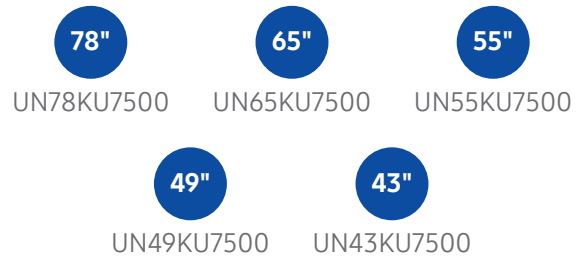

4K ULTRA HD™
CONNECTED

PRODUCT HIGHLIGHTS

- Active Crystal Color
- HDR Premium
- MR120
- New Smart Hub

SIZE CLASS

Get drawn into the action with an immersive curved screen, and a Smart TV experience that puts your favorite content at your fingertips. See the difference precise color, deeper blacks, and greater depth can make. With 4K UHD resolution you'll enjoy a picture with 4x the crispness of Full HD.

SCREEN SIZE CLASS: 65"

SCREEN DIAGONAL MEASUREMENT: 64.5"

UPC CODE: 887276151335

COUNTRY OF ORIGIN: Mexico

DIMENSIONS (INCHES W x H x D):

- **TV WITHOUT STAND:** 57.1 x 33.1 x 4.5
- **TV WITH STAND:** 57.1 x 36.4 x 14.9
- **SHIPPING:** 62.6 x 37.3 x 8.1
- **STAND FOOTPRINT:** 41.8 x 10.9 x 14.9

SCREEN SIZE CLASS: 55"

SCREEN DIAGONAL MEASUREMENT: 54.6"

UPC CODE: 887276151311

COUNTRY OF ORIGIN: Mexico

DIMENSIONS (INCHES W x H x D):

- **TV WITHOUT STAND:** 48.5 x 28.1 x 3.8
- **TV WITH STAND:** 48.5 x 30.9 x 13.1
- **SHIPPING:** 53.5 x 32.2 x 7.3
- **STAND FOOTPRINT:** 37.3 x 9.8 x 13.2

SCREEN SIZE CLASS: 49"

SCREEN DIAGONAL MEASUREMENT: 48.5"

UPC CODE: 887276151304

COUNTRY OF ORIGIN: Mexico

DIMENSIONS (INCHES W x H x D):

- **TV WITHOUT STAND:** 43.1 x 25.1 x 4.1
- **TV WITH STAND:** 43.1 x 27.9 x 13.1
- **SHIPPING:** 49.2 x 28.4 x 7.3
- **STAND FOOTPRINT:** 37.3 x 9.8 x 13.2