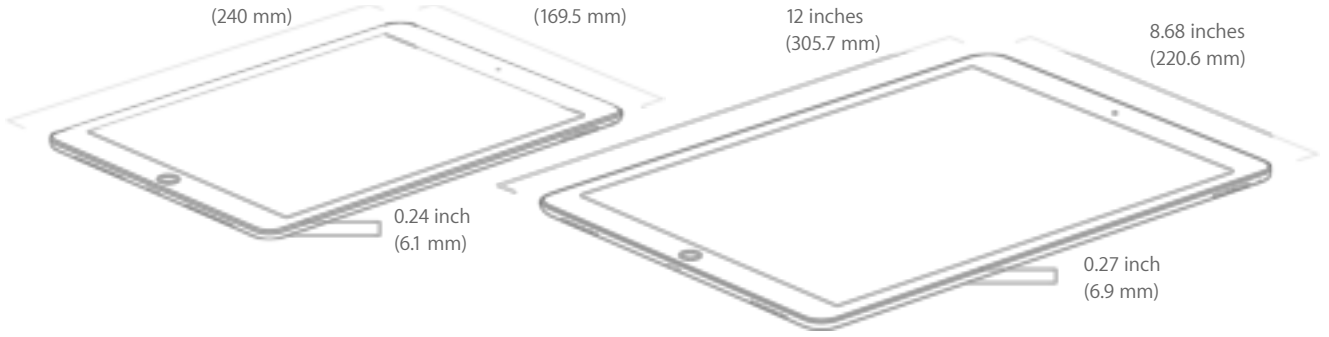

128GB

256GB

Wi-Fi + Cellular models

—

128GB

256GB

Size and Weight²

9.4 inches

6.6 inches

9.7-inch iPad Pro

Wi-Fi models

0.96 pound (437 grams)

Wi-Fi + Cellular models

0.98 pound (444 grams)

12.9-inch iPad Pro

Wi-Fi models

1.57 pounds (713 grams)

Wi-Fi + Cellular models

1.59 pounds (723 grams)

Buttons and Connectors

In the Box

- iPad Pro
- Lightning to USB Cable
- USB Power Adapter

Display

- Retina display
- 9.7-inch (diagonal) LED-backlit Multi-Touch display
- 2048-by-1536 resolution at 264 pixels per inch (ppi)
- Wide color display
- True Tone display
- Fingerprint-resistant oleophobic coating
- Fully laminated display
- Antireflective coating