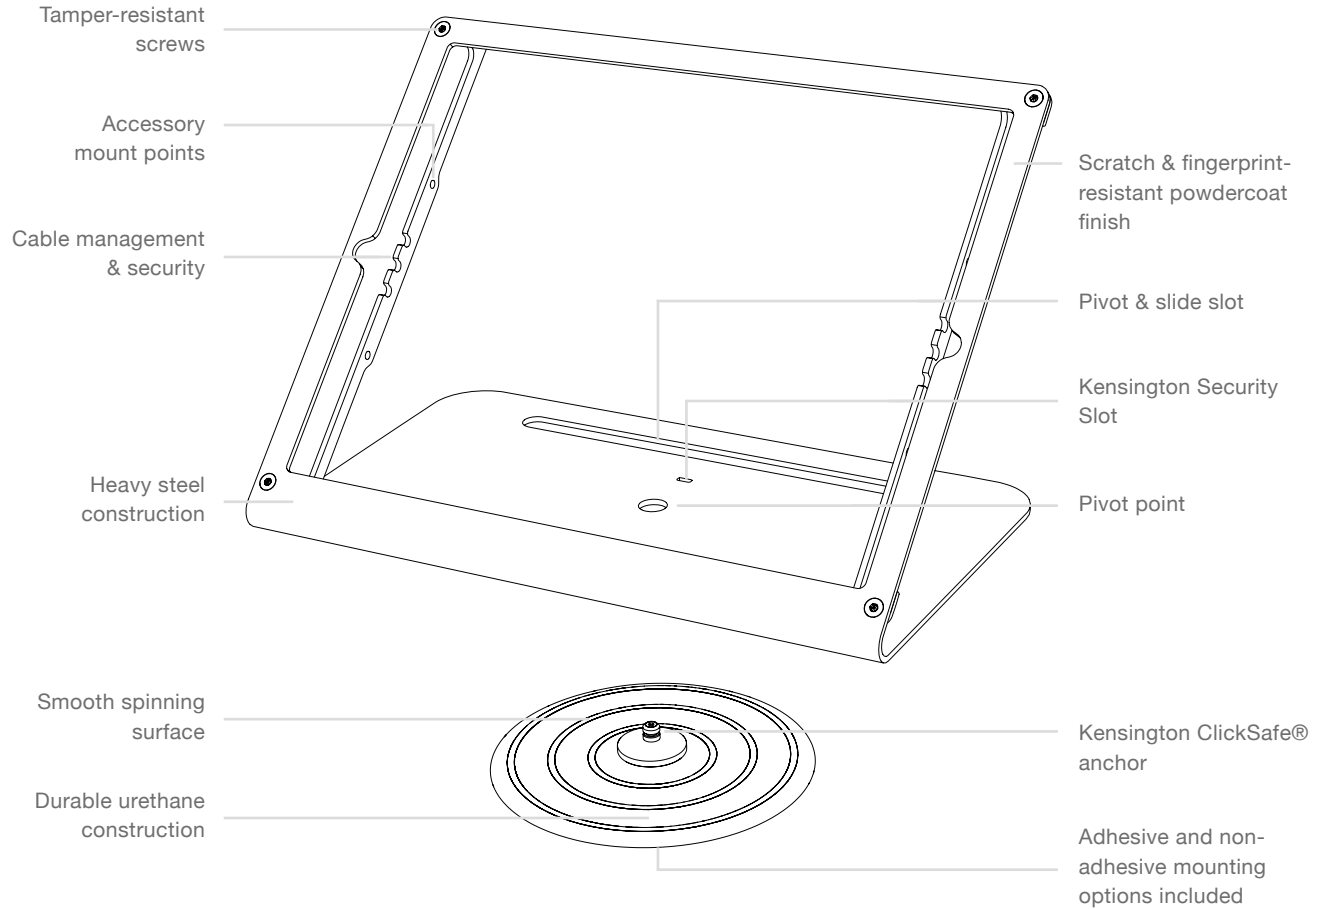

WindFall® STAND

Secure Stand for iPad Pro

Apple's largest and most powerful tablet is here. And with WindFall Stand for iPad Pro, it's ready to be the hub of your business. Use WindFall Stand for iPad Pro to treat your employees and customers the best, most advanced experience available.

Specifications

Price	\$139	Width	12 inches
SKU	H384	Height	7.45 inches
		Depth	7.35 inches
		Weight	3.4 pounds
		Angle	45 degrees

What's Included

- WindFall Stand for iPad Pro
- PivotTable installation accessory
- Assembly tool
- Four screw caps
- Four friction feet
- Four sliding feet