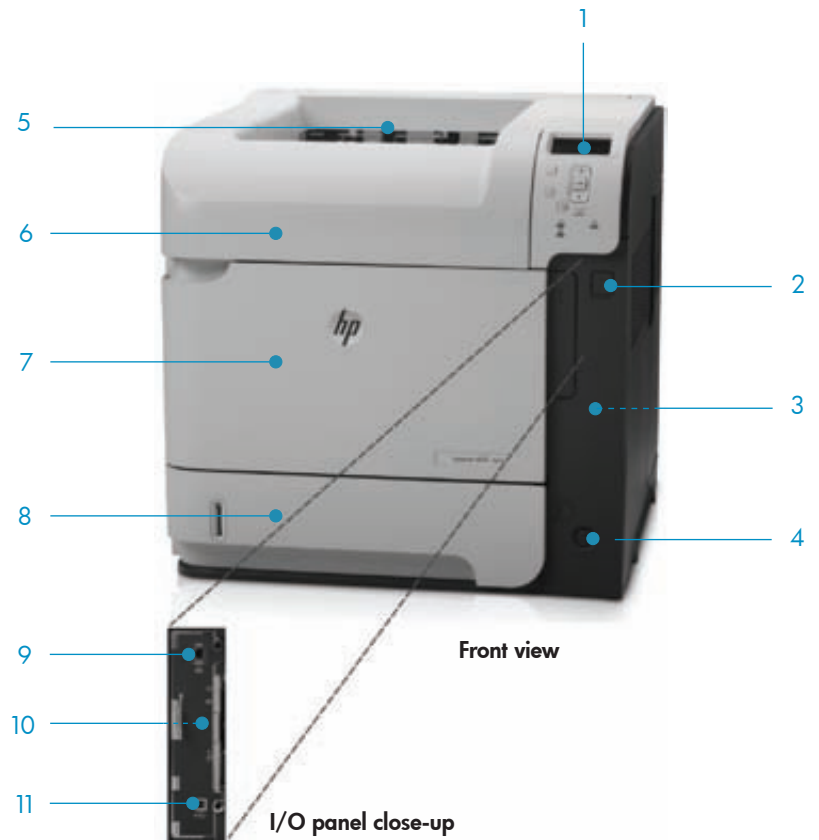

HP LASERJET ENTERPRISE 600 M601 SERIES

1. 1 Intuitive 4-line color display
2. 2 Walkup USB port
3. 3 Built-in automatic two-sided printing
4. 4 Convenient front on/off switch
5. 5 500-sheet output bin
6. 6 One-door access to install all in one toner cartridges
7. 7 100-sheet multipurpose tray 1 handles heavy custom media up to 53 lb bond
8. 8 500-sheet input tray 2 for a 600 sheet total input capacity
9. 9 HP Jetdirect 10/100/1000Base-TX Ethernet embedded print server
10. 10 512 MB total memory and an 800 MHz processor quickly handle complex print jobs
11. 11 Hi-Speed USB 2.0 port

HP LaserJet Enterprise 600 M601dn Model Shown

Series at a glance

Part number	CE989A	CE990A
Print speeds	Up to 45 ppm letter	Up to 45 ppm letter
Control panel	4-line color display	4-line color display
Hardware Integration Pocket	Not available	Not available
100-sheet multipurpose tray 1	✓	✓
500-sheet tray 2	✓	✓
500-sheet tray 3	Optional	Optional
500-sheet output bin	✓	✓
Automatic two-sided printing unit	Optional	✓
Toner cartridges supported	Regular (~ 10,000 pages)¹	Regular
HP High Performance Secure Hard Disk	Not available	Not available

¹Declared yield value for black cartridge in accordance with ISO/IEC 19752. Actual yields vary considerably based on images printed and other factors. For more information, visit www.hp.com/go/learnaboutsupplies.