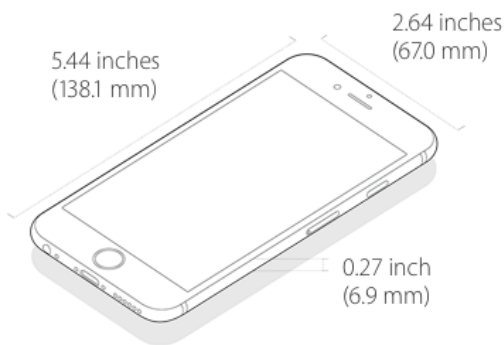

## Capacity

16GB 64GB 128GB

16GB 64GB 128GB

### Weight and Dimensions<sup>2</sup>

Weight: 4.55 ounces (129 grams)

Weight: 6.07 ounces (172 grams)

### Display

Retina HD display

4.7-inch (diagonal) LED-backlit widescreen  
Multi-Touch display with IPS technology

1334-by-750-pixel resolution at 326 ppi

1400:1 contrast ratio (typical)

Retina HD display

5.5-inch (diagonal) LED-backlit widescreen  
Multi-Touch display with IPS technology

1920-by-1080-pixel resolution at 401 ppi

1300:1 contrast ratio (typical)

**Both models:**

500 cd/m2 max brightness (typical)

Full sRGB standard

Dual-domain pixels for wider viewing angles

Fingerprint-resistant oleophobic coating on front