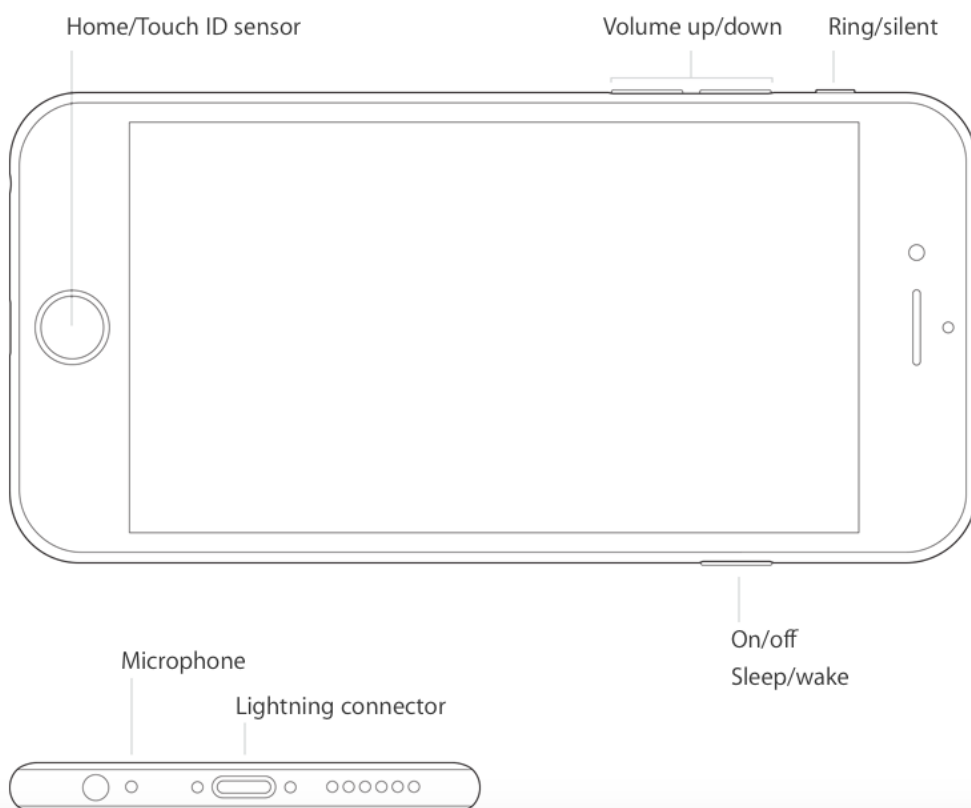

Cellular and
Wireless

Model A1549 (GSM)*
Model A1522 (GSM)*

UMTS/HSPA+/DC-HSDPA (850, 900, 1700/2100, 1900, 2100 MHz)
GSM/EDGE (850, 900, 1800, 1900 MHz)
LTE (Bands 1, 2, 3, 4, 5, 7, 8, 13, 17, 18, 19, 20, 25, 26, 28, 29)

Model A1549 (CDMA)*
Model A1522 (CDMA)*

CDMA EV-DO Rev. A and Rev. B (800, 1700/2100, 1900, 2100 MHz)
UMTS/HSPA+/DC-HSDPA (850, 900, 1700/2100, 1900, 2100 MHz)
GSM/EDGE (850, 900, 1800, 1900 MHz)
LTE (Bands 1, 2, 3, 4, 5, 7, 8, 13, 17, 18, 19, 20, 25, 26, 28, 29)

Model A1586*
Model A1524*

CDMA EV-DO Rev. A and Rev. B (800, 1700/2100, 1900, 2100 MHz)
UMTS/HSPA+/DC-HSDPA (850, 900, 1700/2100, 1900, 2100 MHz)
TD-SCDMA 1900 (F), 2000 (A)
GSM/EDGE (850, 900, 1800, 1900 MHz)
FDD-LTE (Bands 1, 2, 3, 4, 5, 7, 8, 13, 17, 18, 19, 20, 25, 26, 28, 29)
TD-LTE (Bands 38, 39, 40, 41)

External Buttons
and Connectors