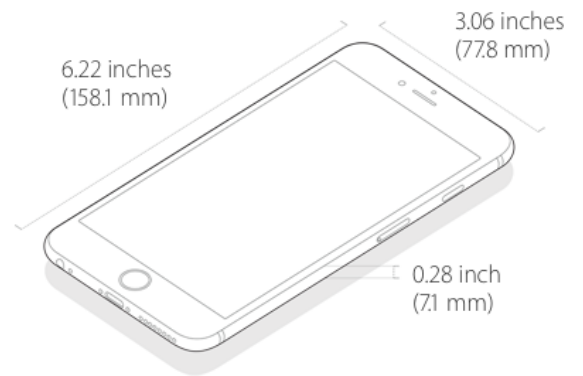

## Capacity

16GB 64GB 128GB

16GB 64GB 128GB

### Weight and Dimensions<sup>2</sup>

Weight: 4.55 ounces (129 grams)

Weight: 6.07 ounces (172 grams)

### Display

Retina HD display

4.7-inch (diagonal) LED-backlit widescreen  
Multi-Touch display with IPS technology

1334-by-750-pixel resolution at 326 ppi

1400:1 contrast ratio (typical)

Retina HD display

5.5-inch (diagonal) LED-backlit widescreen  
Multi-Touch display with IPS technology

1920-by-1080-pixel resolution at 401 ppi

1300:1 contrast ratio (typical)

**Both models:**

500 cd/m2 max brightness (typical)

Full sRGB standard

Dual-domain pixels for wider viewing angles

Fingerprint-resistant oleophobic coating on front